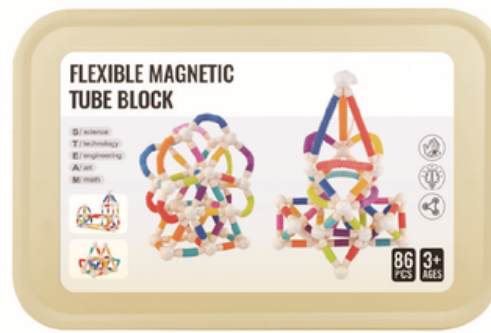

STRETCH MAGNET BAR PRO

MODEL NUMBER : GT- SMB86

*Picture only for illustration

KEY FEATURES

- STEM Educational Toy
- Flexible Magnetic Tube Design
- Enhances Creativity & Imagination
- Colorful Magnetic Connection
- Safe & Durable Material

KEY COMPONENT

ORDERING INFORMATION :

ITEM	MODEL NUMBER	CODE
STRETCH MAGNET BAR PRO	GT- SMB86	7150-110

* Proposed design only, subject to changes without any notice.