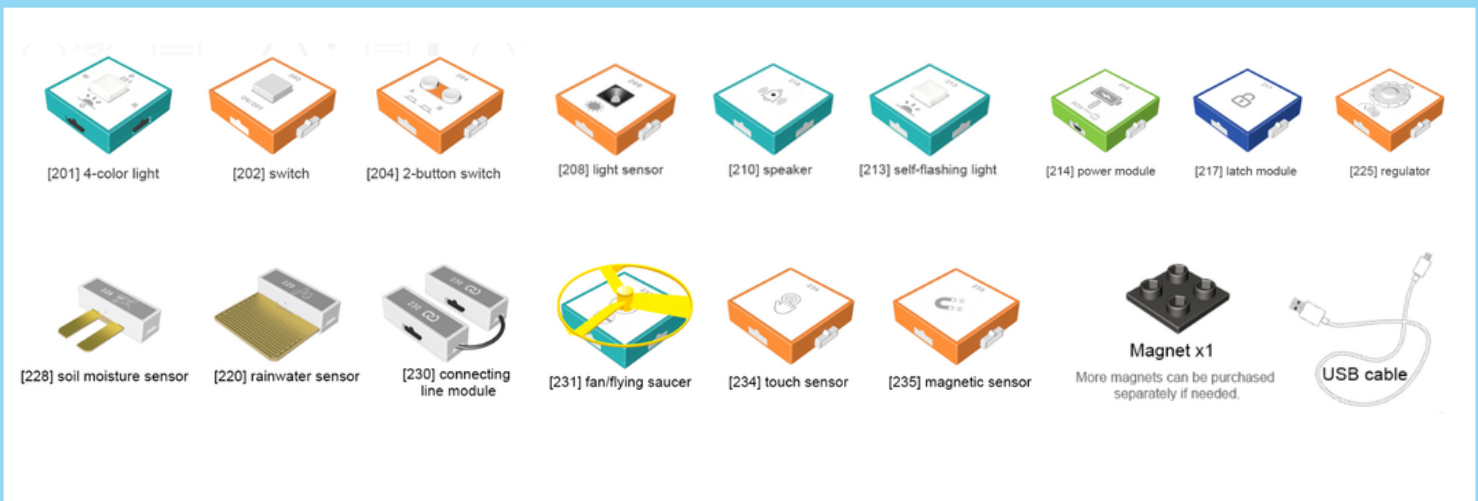

LOGIC THINKING TRAINING BLOCKS ADVANCED VERSION

MODEL NUMBER : GT- LTBAV

*Picture only for illustration

KEY FEATURES

- STEM Educational Learning
- Logic Thinking Training
- Creative Block Construction
- Hands-on Learning Experience
- Mechanical Movement Demonstration
- Safe & Durable Material

TECHNICAL SPECIFICATIONS

- Version – Advanced Version
- Qty of Blocks Module – 15 PCS
- Blocks Module Size – 4.7 × 4.7 × 2 cm
- Colored Page Size – 26 × 18.6 cm
- 15 Blocks Modules
- 36 Colored Pages
- 1 Assembly Tutorial
- 1 Magnet
- 1 USB Cable

KEY COMPONENT

ORDERING INFORMATION :

ITEM	MODEL NUMBER	CODE
LOGIC THINKING TRAINING BLOCKS ADVANCED VERSION	GT- LTBAV	7150-140

* Proposed design only, subject to changes without any notice.